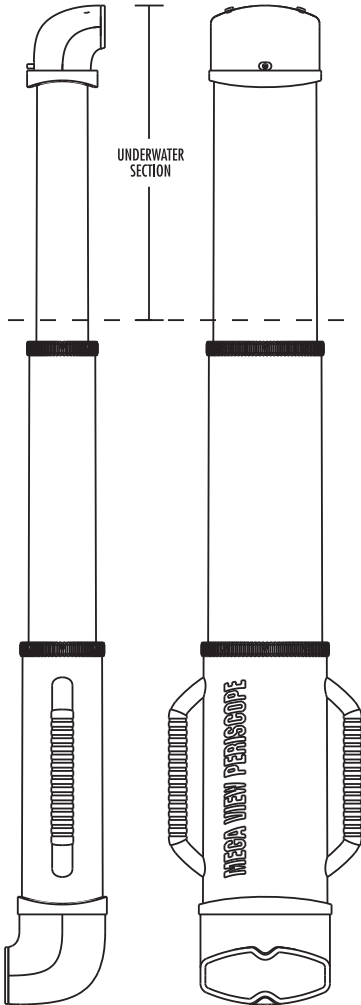

LAND AND WATER MEGA VIEW PERISCOPE

A VIEW TO A THRILL!

This full-view PERISCOPE allows stealth viewing over boulders, high bushes, backyard fences, and around corners. Three rugged, light-weight sections telescope for a reach up to 4 feet high to let you see all those out-of-reach views. EXCLUSIVE WATER FEATURE! Flip the MEGA VIEW PERISCOPE upside down and submerge for underwater viewing—on docks, poolside, lakes or beaches. A fish eye view...but without all that water in your ears.

Instructions:

If the PERISCOPE is in the closed position press on the top portion of the front latch while simultaneously pulling open the periscope. Pull the PERISCOPE open until each segment locks into its extended position and stays open. Hold and balance upward with both hands for stability and look into the viewer. For lower height viewing, each segment can collapse independent of the others. You can customize the height! To view fish and plants underwater flip the PERISCOPE upside down and insert viewing end down into the water. **DO NOT SUBMERGE PERISCOPE BEYOND THE FIRST YELLOW SECTION.** Only the smallest size yellow tube with viewer is water resistant. To collapse, compress all segments together until front latch closes and locks top viewer to large diameter tube. Always use only the top handle for carrying or hanging. Do not hang or pull on the two side handles.